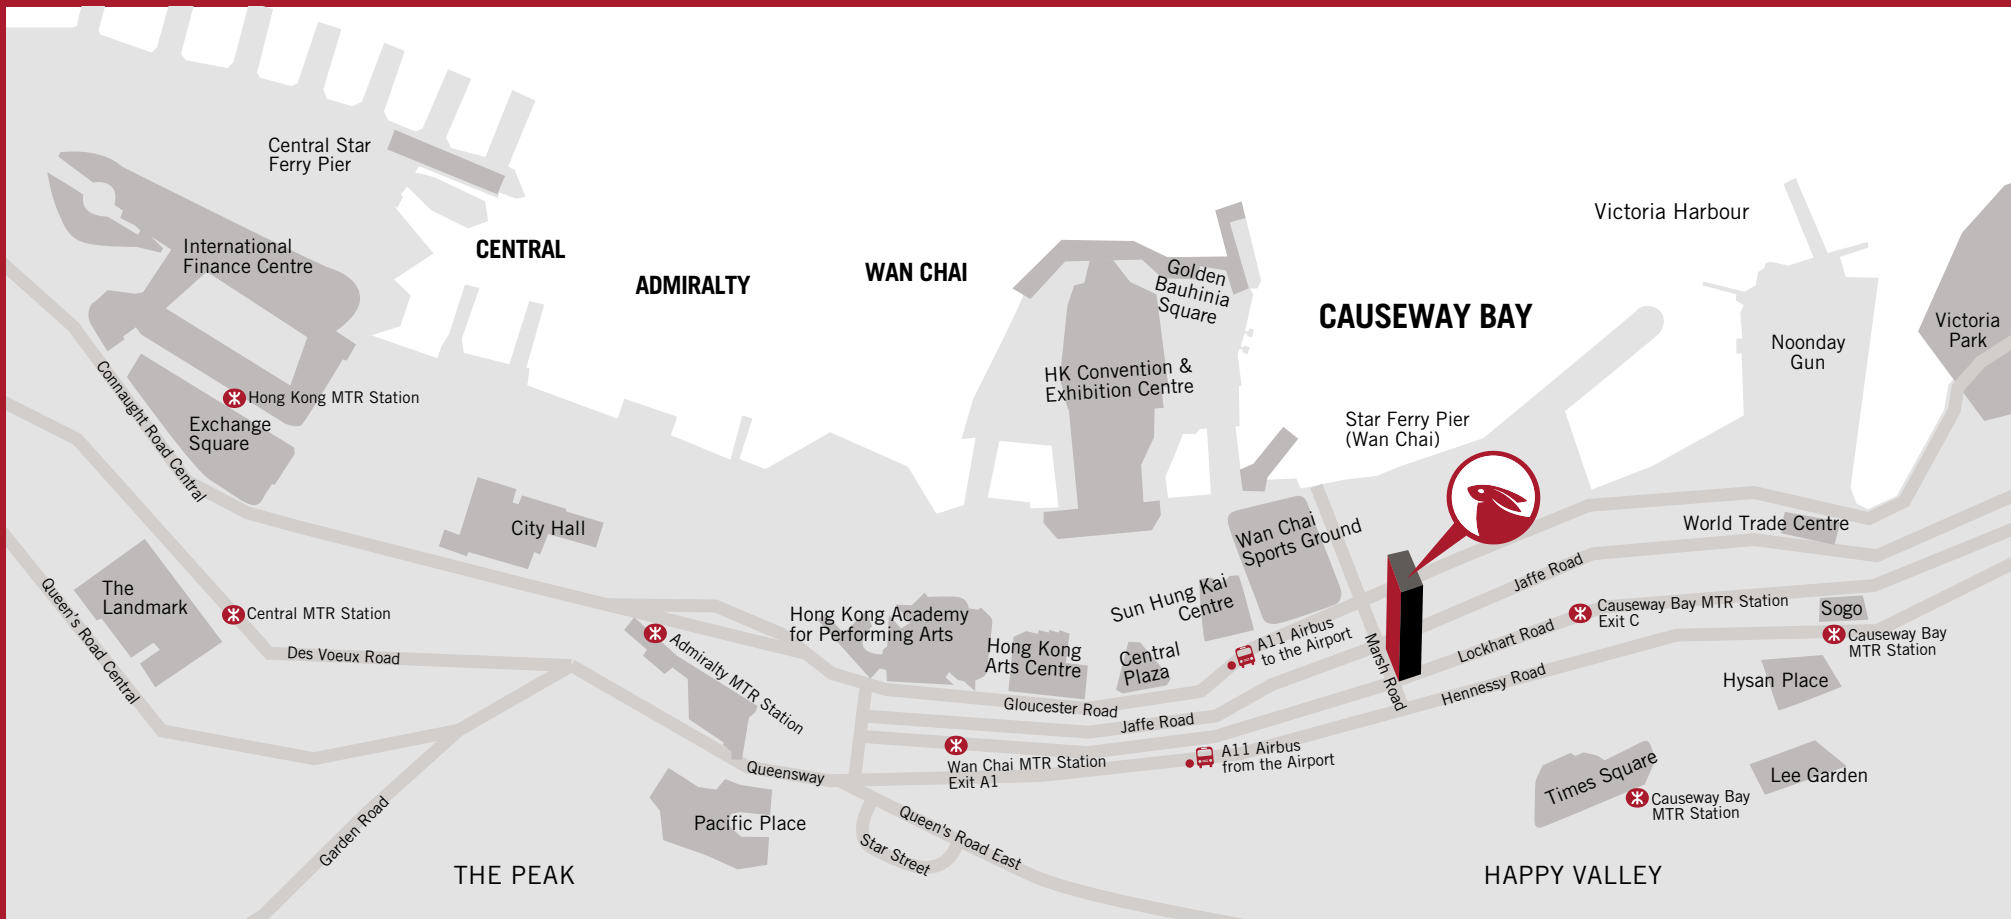

For further inquiries or bookings, please contact

EVENTS

388 Jaffe Road, Causeway Bay, Hong Kong

T +852 2643 8875 / +852 2643 8888

F +852 2643 8920

E sales@miramoonhotel.com

www.miramoonhotel.com

Follow us on

mira moon
HOTEL

SUPERGIANT
tapas & cocktail bar

MOON LOUNGE

THE CHAMPAGNE BAR

MOONSHINE SUITE

THE CLUB HOUSE

OASIS GARDEN