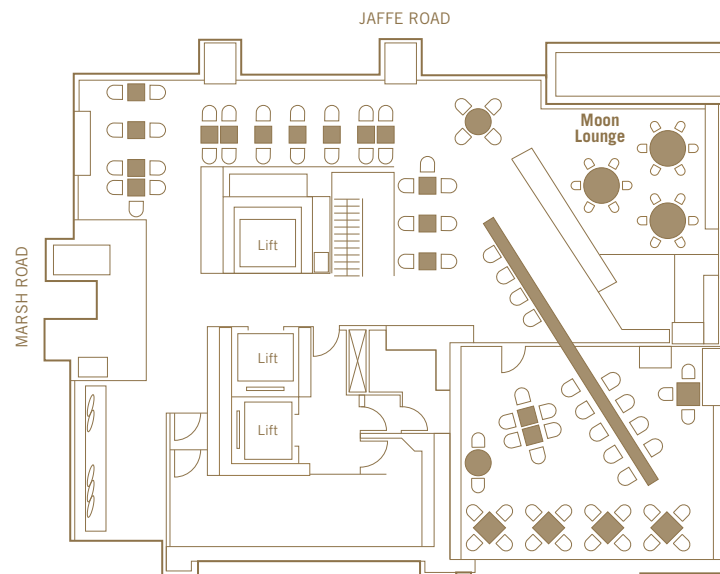

Supergiant

tapas & cocktail bar

3/F MIRA MOON HOTEL

SUPERGIANT TAPAS & COCKTAIL BAR OFFERS BEAUTIFUL VICTORIA HARBOUR AND GREEN TERRACE VIEWS.

With whimsical interiors by Marcel Wanders, delectable Spanish tapas and dishes exquisitely prepared by a team of talented chefs pairing with super valued wines on Hong Kong Island, this venue is undoubtedly one of a kind.

THE CLUB HOUSE

45/F THE GLOUCESTER

IMPOSING PANORAMIC VICTORIA HARBOUR VIEW AND GREEN VIEW OF THE HAPPY VALLEY RACECOURSE LEAP TO THE EYE.

Featuring a fully fitted kitchenette, bar and a long table which accommodates maximum 10 guests, The Club House is an ideal place for high profile business events, personal gatherings and even a private dinner just for two.