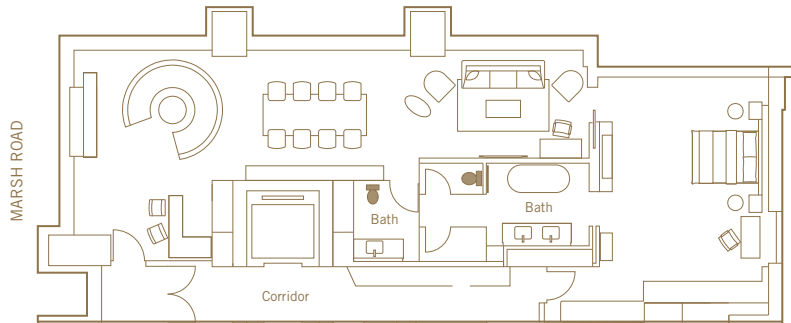

Lunch, Dinner & Afternoon Tea

OFFERING IMPRESSIVE VIEWS AND STRIKING INTERIOR DESIGNS, MOONSHINE SUITE IS A DEDICATED VENUE FOR ALL INTIMATE EVENTS.

Featuring a large circular lounge area, an all-black dining table, a living area with high-tech entertainment system and a personalized cocktail bar, Moonshine Suite is a perfect option for private dinners, cocktail receptions, bridal showers, interviews or any special occasions you have in mind.

JAFFE ROAD
(VICTORIA HARBOUR VIEW)

MOONSHINE SUITE

36/F MIRA MOON HOTEL

LOCATION	CAPACITY	EVENTS
Moonshine Suite	8 persons	Private Dinner
Moonshine Suite	25 persons	Cocktails
Moonshine Suite	30 persons	Bridal Shower

THE CLUB HOUSE

45/F THE GLOUCESTER

IMPOSING PANORAMIC VICTORIA HARBOUR VIEW AND GREEN VIEW OF THE HAPPY VALLEY RACECOURSE LEAP TO THE EYE.

Featuring a fully fitted kitchenette, bar and a long table which accommodates maximum 10 guests, The Club House is an ideal place for high profile business events, personal gatherings and even a private dinner just for two.