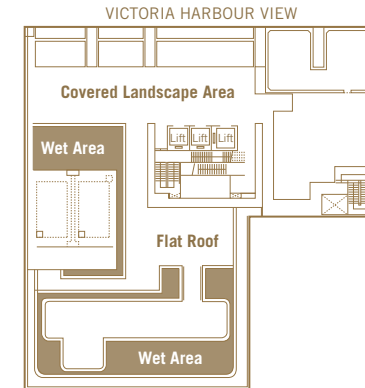

LOCATION	CAPACITY	EVENTS
Oasis Garden	200 persons	Party or Canapes