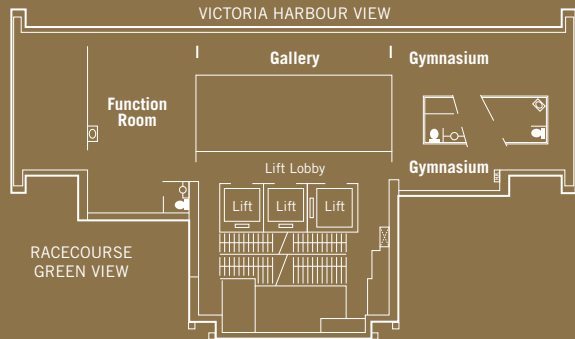

JAFFE ROAD
(VICTORIA HARBOUR VIEW)

MOONSHINE SUITE

36/F MIRA MOON HOTEL

LOCATION	CAPACITY	EVENTS
Moonshine Suite	8 persons	Private Dinner
Moonshine Suite	25 persons	Cocktails
Moonshine Suite	30 persons	Bridal Shower

THE CLUB HOUSE

45/F THE GLOUCESTER

IMPOSING PANORAMIC VICTORIA HARBOUR VIEW AND GREEN VIEW OF THE HAPPY VALLEY RACECOURSE LEAP TO THE EYE.

Featuring a fully fitted kitchenette, bar and a long table which accommodates maximum 10 guests, The Club House is an ideal place for high profile business events, personal gatherings and even a private dinner just for two.

LOCATION	CAPACITY	EVENTS
The Club House	10 persons	Meeting or Seminar
The Club House	10 persons	Premier Dining Menu
The Club House	30 persons	Wine & Cocktails

OASIS GARDEN

3/F THE GLOUCESTER

SPACIOUS PARTIALLY COVERED OPEN AIR VENUE WITH FULL VICTORIA HARBOUR VIEWS.