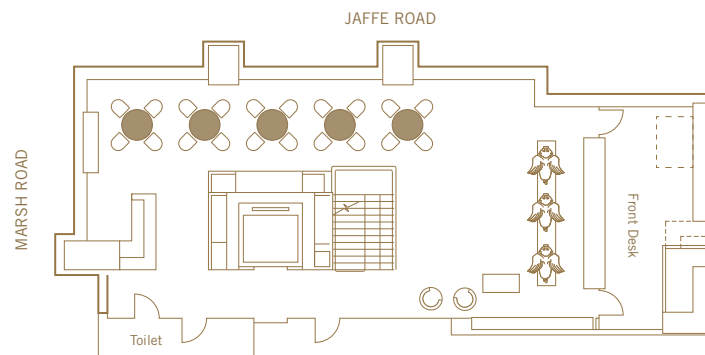

LOCATION

The Champagne Bar

CAPACITY

30 persons

EVENTS

Cocktails & Canapes

The Champagne Bar

24 persons

Lunch, Dinner & Afternoon Tea